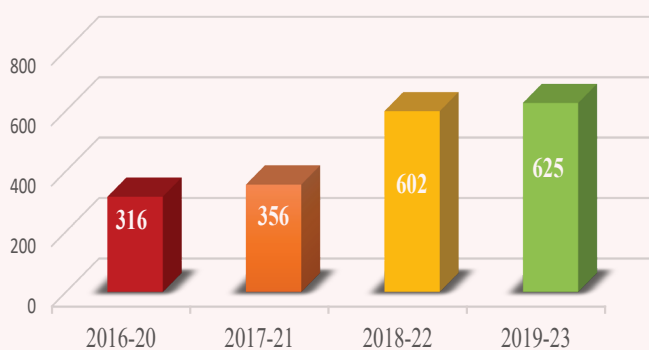

PLACEMENT STATISTICS (ACADEMIC YEAR 2019-2023)

Over the past four years, BIT Sindri has witnessed remarkable growth in placement offers, thanks to the relentless efforts of the final year students, JUT Vice Chancellor Dr. D.K. Singh, and Director (TPO) cum Chairman of the Career Development Centre, Dr. Ghanshyam. The final year students, with their dedication and hard work, have continuously strived to enhance their skills and knowledge, making themselves more employable in the competitive job market. Their active involvement in internships, research projects, and extracurricular activities has not only broadened their horizons but also showcased their all-rounded development to potential recruiters.

The placement offers have been increased by **136%** during this 4 year with 381 placement offers in 2019-20 to 901 placement offers in 2022-23.

Student Placed

Placement Offers

PLACEMENT STATISTICS

(BATCH 2019-2023)