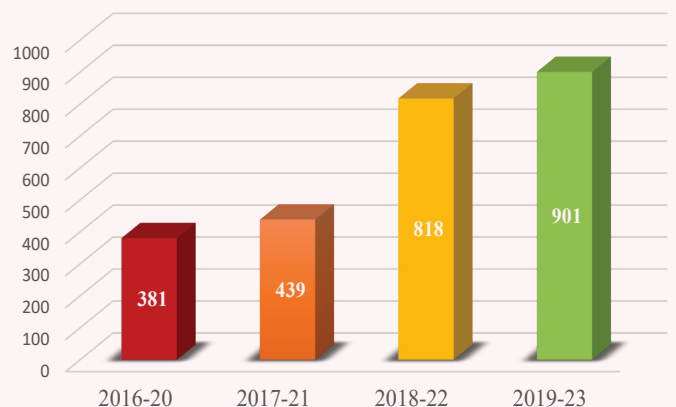

PLACEMENT STATISTICS (ACADEMIC YEAR 2019-2023)

Over the past four years, BIT Sindri has witnessed remarkable growth in placement offers, thanks to the relentless efforts of the final year students, JUT Vice Chancellor Dr. D.K. Singh, and Director (TPO) cum Chairman of the Career Development Centre, Dr. Ghanshyam. The final year students, with their dedication and hard work, have continuously strived to enhance their skills and knowledge, making themselves more employable in the competitive job market. Their active involvement in internships, research projects, and extracurricular activities has not only broadened their horizons but also showcased their all-rounded development to potential recruiters.

The placement offers have been increased by **136%** during this 4 year with 381 placement offers in 2019-20 to 901 placement offers in 2022-23.

Student Placed

Placement Offers

PLACEMENT STATISTICS

(BATCH 2019-2023)