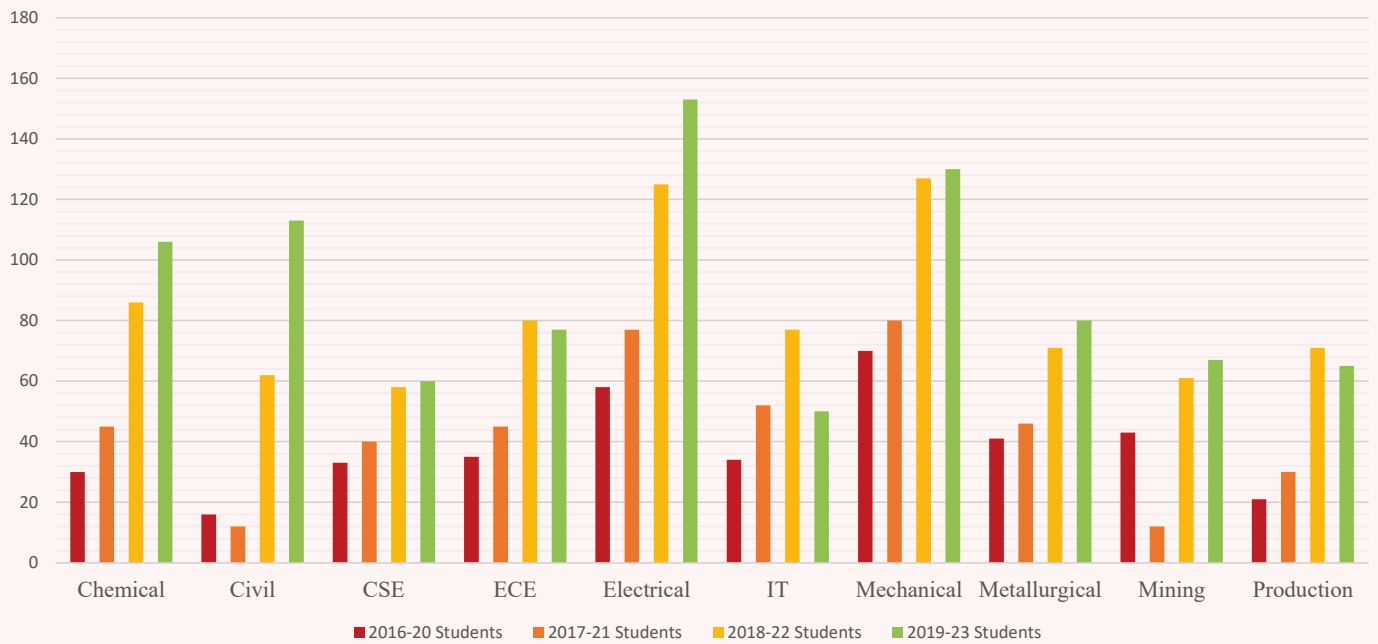

PLACEMENT STATISTICS (ACADEMIC YEAR 2019-2023)