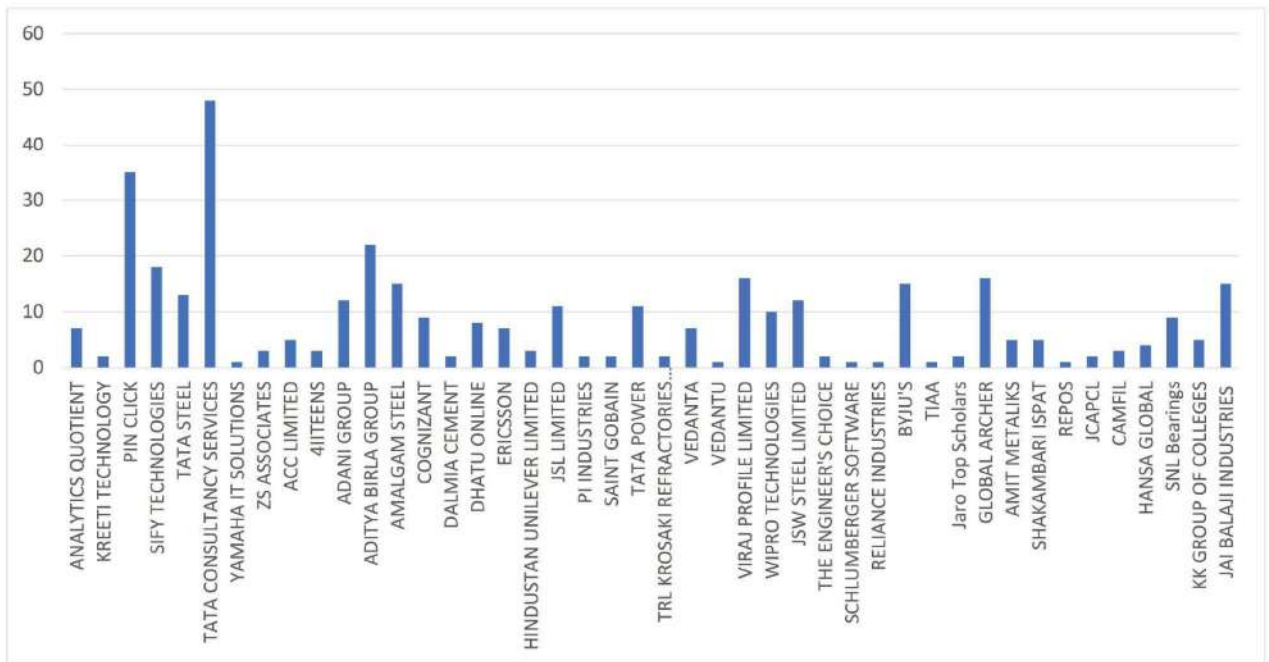

BATCH 2016-20

The placement of **2016-20 batch** students has been fantabulously exceptional owing to the sheer devoted efforts from final year students, backed up by the untiring support from the **TPO, Prof. (Dr.) Ghanshyam**.

* A plethora of job offers from **44** companies were offered.

* As many as **367+** students were placed in some of the most sought after companies like **Tata Steel, TATA Power, Reliance Industries, Ericsson, Cognizant, Vedanta, TCS Digital, Hindustan Unilever Ltd.**, among many others.

* Highest CTC **10.34** lpa by TATA STEEL

* 86.00 percent eligible students placed.

* Average package **5.3** lpa.

With such astounding performance, students have again given a testament to the fact that BITians are indeed second to none!