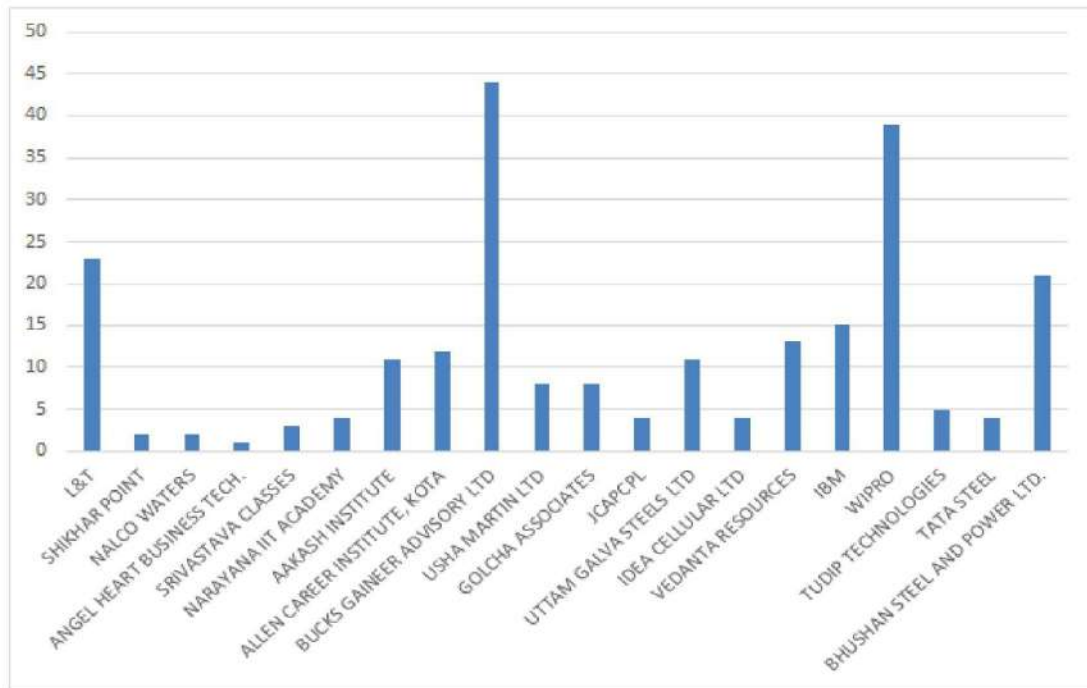

•A plethora of job offers from 20+ companies were offered.

* As many as 2 students were placed in some of the most sought after companies like TATA STEEL, VEDANTA Resources, L & T, IBM, JSL etc. among many others.

* Highest CTC of 10.25 LPA was offered by TATA STEEL to 4 students.

* 64.5% eligible students were placed.

*Average CTC for the placement season 17-18 was 4.6 LPA.

It is a testament to the fact that BITians are indeed second to none.