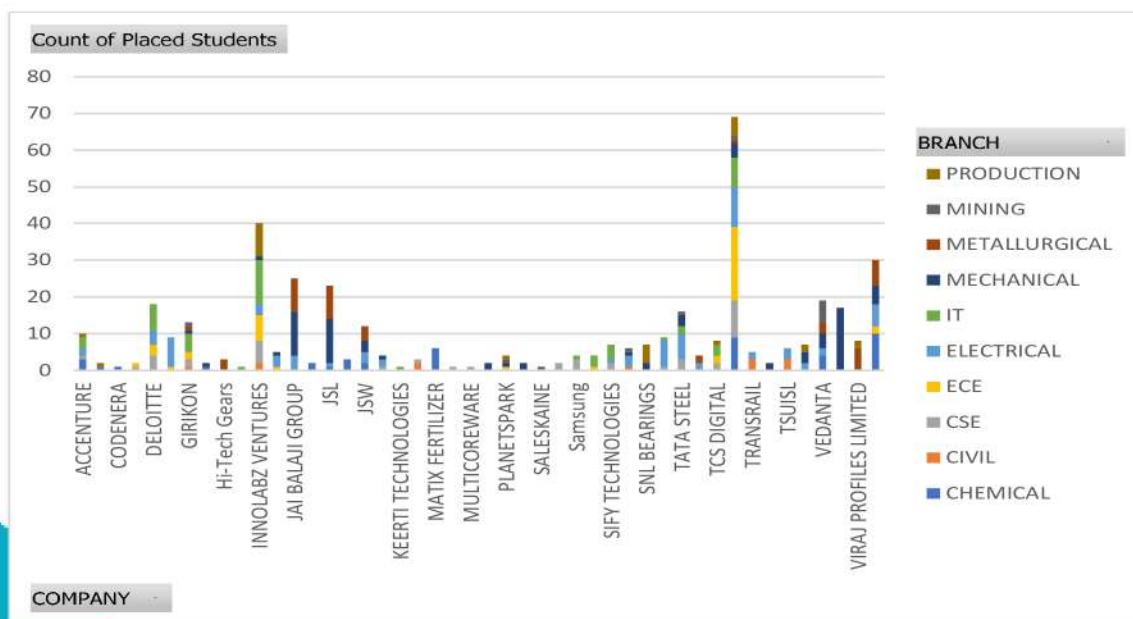

BATCH 2017-21

- * The placement of **2017-21 batch** students has been stellar with exceptionally high performance owing to the ardent efforts from the final year students, backed up by the assiduous support from the **TPO, Prof(Dr.) Ghanshyam**.
- * Despite the uncertainty imposed by the pandemic, a plethora of job offers from over **46 companies** have been offered to date.
- * A total of more than **428 students** have been successful in receiving campus placement offers in ostensible firms like **TATA Steel, Vedanta, Mobikwik, Schlumberger, TCS Digital, Hindustan Unilever Ltd., Deloitte, Samsung** and many more.
- * Highest CTC of **14 LPA** by **Mobikwik**.
- * Whereas the average Package for the entire batch was around **5.9 LPA**.
- * Owing to the pandemic the entire recruitment drive took place via the online mode considering it as the "new normal situation". With such astounding performance, students have again given a testament to the fact that **BITians are indeed second to none**.