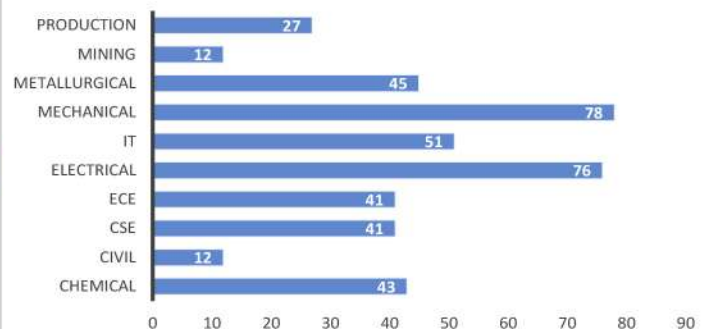

BRANCHWISE