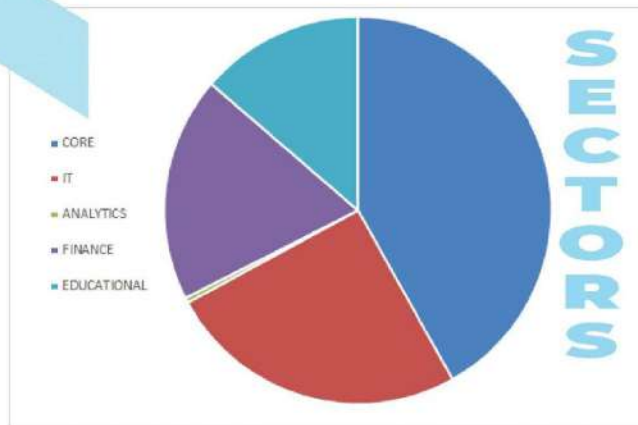

BATCH 2013-17

The placement of 2013-17 batch students has been fantabulously exceptional owing to the sheer devoted efforts from final year students, backed up by the untiring support from the TPO, Prof. (Dr.) Ghanshyam.

•A plethora of job offers from 20+ companies were offered.

* As many as 2 students were placed in some of the most sought after companies like TATA STEEL, VEDANTA Resources, L & T, IBM, JSL etc. among many others.

* Highest CTC of 10.25 LPA was offered by TATA STEEL to 4 students.

* 64.5% eligible students were placed.

*Average CTC for the placement season 17-18 was 4.6 LPA.

It is a testament to the fact that BITians are indeed second to none.

BRANCHWISE