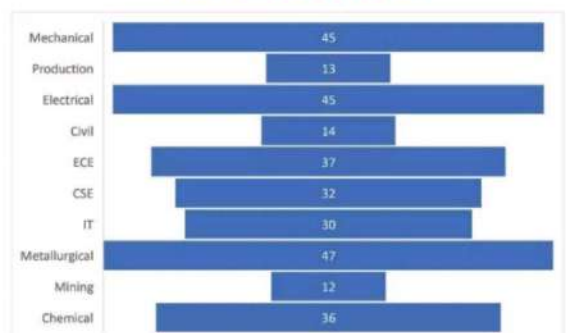

With such astounding performance, students have again given a testament to the fact that BITians are indeed second to none!

SECTORS

- CORE
- IT
- EDUCATIONAL
- CONSULTANCY

BRANCHWISE

BATCH 2015-19

S.No.	COMPANY NAME	SECTOR	Mechanical	Production	Electrical	Civil	ECE	CSE	IT	Metallurgical	Mining	Chemical	TOTAL
1	ADITYA BIRLA GROUP	CORE	7							8	6	8	29
2	ANALYTICS QUOTIENT	IT			1	1	1		3			2	8
3	CAMFIL	MARKETING	2		2	1							5
4	ERISCCON	IT					5	2	3				10
5	HONDA R&D	CORE								1			1
6	JINDAL STAINLESS STEEL	CORE	4		3					3			10
7	JSW	CORE	6		6					5		7	24
8	JUSCO	CORE				2							2
9	KOTA TALENT ACADEMY	EDUCATIONAL	2	1									3
10	L&T	CORE			4	2							6
11	MG SEATING SYSTEM PVT. LTD	CORE	2										2
12	MINEX	CORE	1							4			5
13	NALCO WATER	CORE										4	4
14	PRISM JOHNSON CEMENT	CORE				5							5
15	SIFY TECHNOLOGIES	IT					3	3	1				7
16	TATA CUMINS	CORE		2									2
17	TATA POWER	CORE			9				2				11
18	TATA STEEL	CORE	2		1		2			2			7
19	TATA CONSULTANCY SERVICES	IT	5	1	3	1	17	20	13	2		4	66
20	TSPDL	CORE	1		1					2			4
21	USHA MARTIN	CORE	3	3						1			7
22	UTTAM GALVA STEEL	CORE			5					12			17
23	VEDANTA	CORE	1	1	3					4	4	4	17
24	VEDANTU	CONSULTING	1					1			1		3
25	VIRAJ STEEL	CORE	5	4	2					2			13
26	WILCO SOURCE	IT						1	1				2
27	WIPRO	IT	1	1	4	2	7	5	4	1		4	29
28	YAMAHA IT SOLUTIONS	IT							1				1
29	ZS ASSOCIATES	IT			1		1		2				4
30	4IITIEENS	EDUCATIONAL	2				1				1	3	7
	TOTAL		45	13	45	14	37	32	30	47	12	36	311