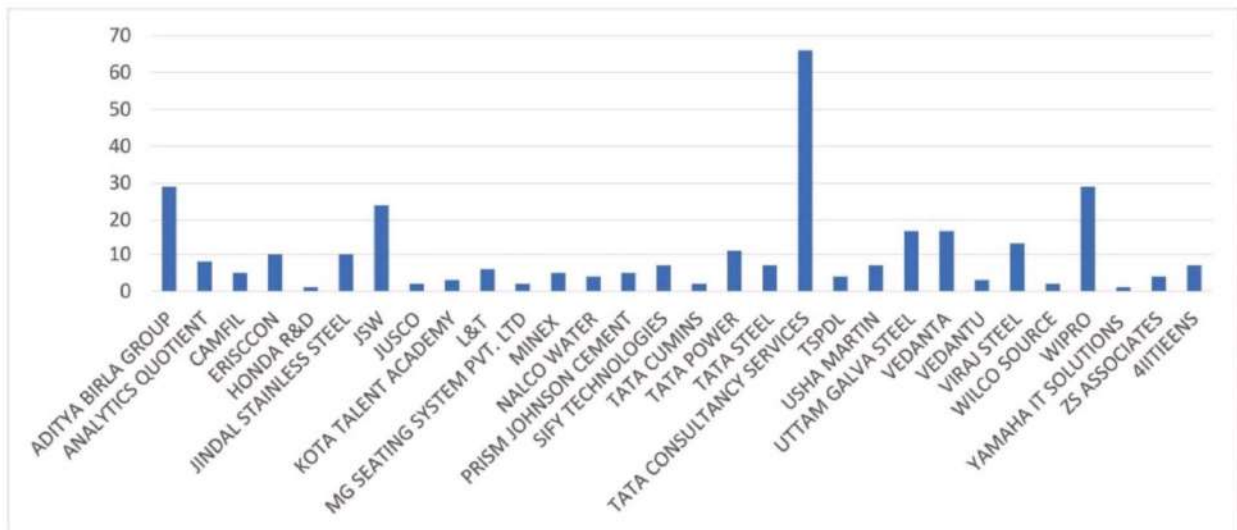

BATCH 2015-19

The placement of **2015-19 batch** students has been fantabulously exceptional owing to the sheer devoted efforts from final year students, backed up by the untiring support from the **TPO, Prof. (Dr.) Ghanshyam**.

- A plethora of job offers from **30+ companies** were offered.
- As many as **311+ students** were placed in some of the most sought after companies like **Tata Steel, TATA Power, Vedanta, TCS, Jindal Stainless Steel, Honda R&D** among many others.
- Highest CTC 10.58 lpa by **HONDA R&D**
- 77.25 percent eligible students placed.
- Average Package 5.1 lpa.

With such astounding performance, students have again given a testament to the fact that BITians are indeed second to none!