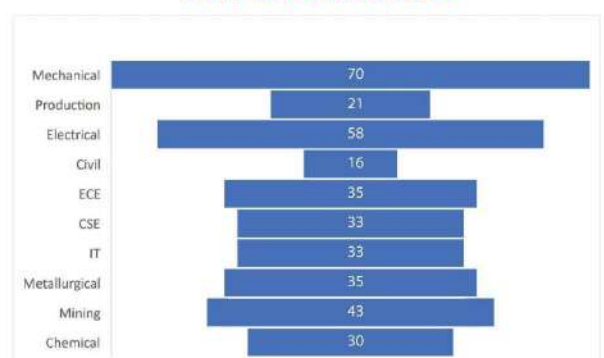

BRANCHWISE