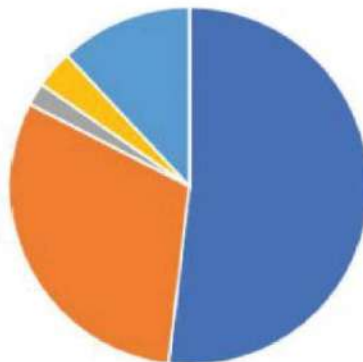

SECTORS

- CORE
- IT
- EDUCATIONAL
- MARKETING
- CONSULTANCY