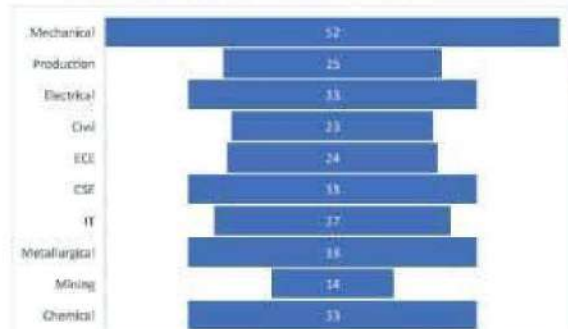

BRANCHWISE