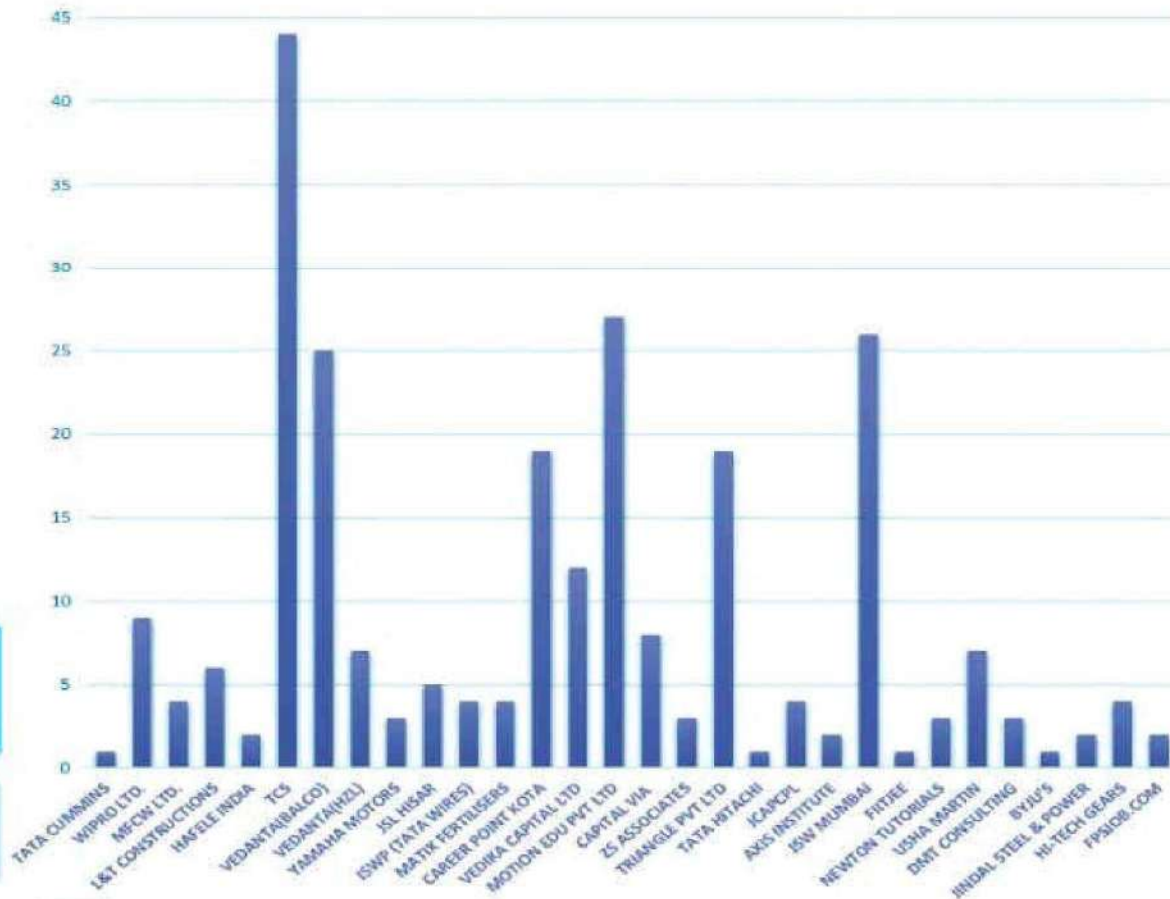

BATCH 2014-18

The placement of **2014-18 batch** students has been fantabulously exceptional owing to the sheer devoted efforts from final year students, backed up by the untiring support from the **TPO, Prof. (Dr.) Ghanshyam**.

- A plethora of job offers from **29+ companies** were offered.
- As many as **270+ students** were placed in some of the most sought after companies like **Tata Steel, Vedanta, FIIT-JEE Limited, Jindal stainless limited, L&T Constructions**, among many others.
- Highest CTC 16 lpa by FIIT-JEE.
- 68.25 percent eligible students placed.
- Average package 4.9 lpa.

It is a testament to the fact that BITians are indeed second to none.