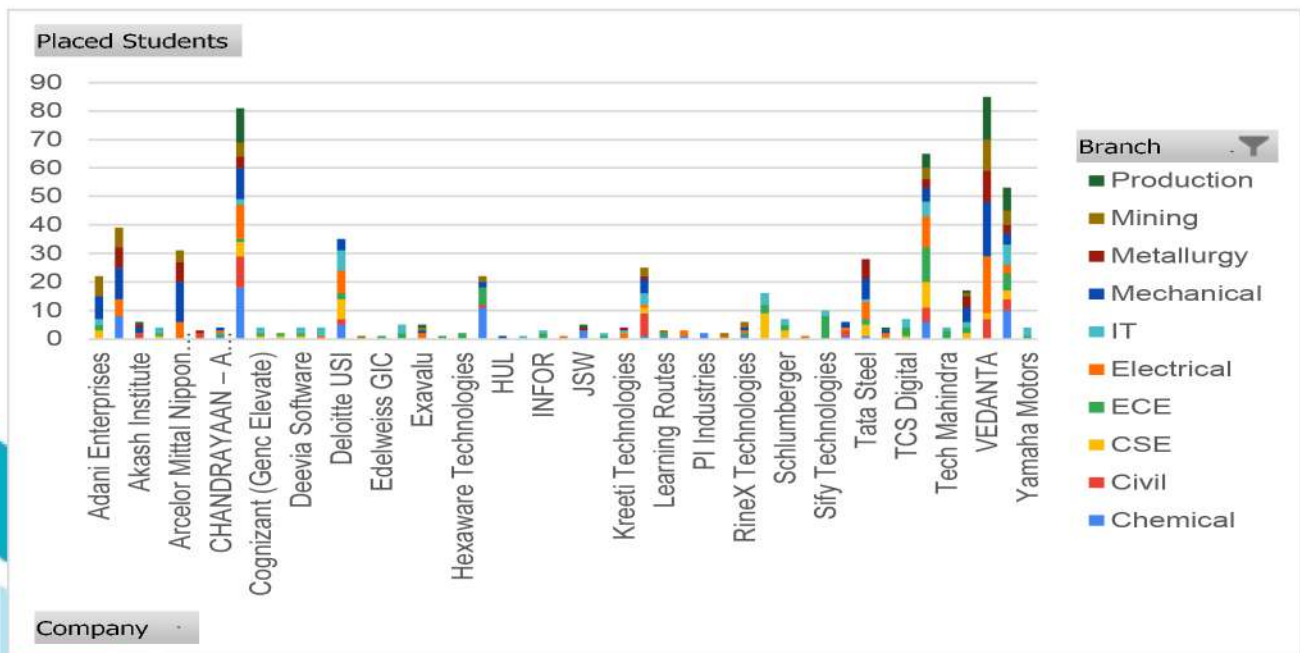

BATCH 2018-22

- * The placement of **2018-22 batch** students has been sensational with exceptionally high performance owing to the diaphanous venture put in by the final year students, backed up by the meticulous support from the TPO, Prof(Dr.)Ghanshyam.
- * Despite the temperamental obstructions imposed by the pandemic, the batch broke all records of the previous year's placement statistics setting a new benchmark for the batches to come. By far a total of 47 companies have already marked their visits to the campus with more to come.
- * A total of more than **641** students have been successful in receiving campus placement offers in ostensible firms like **TATA Steel, Amazon, Google, Vedanta, Schlumberger, TCS Digital, Hindustan Unilever Ltd., Deloitte, Samsung** and many more.
- * Highest CTC of **28 LPA** by **Google**.
- * Whereas the average Package for the entire batch was around **6.5 LPA**.
- * Owing to the pandemic the entire recruitment drive took place via the online mode considering it as the "new normal situation". With such astounding performance, students have again given a testament to the fact that **BITians are indeed second to none**.