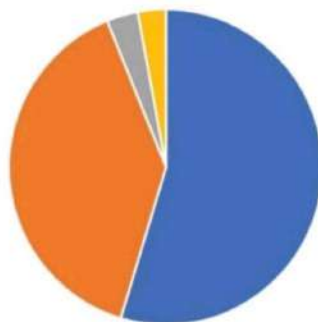

SECTORS

- CORE
- IT
- EDUCATIONAL
- CONSULTANCY