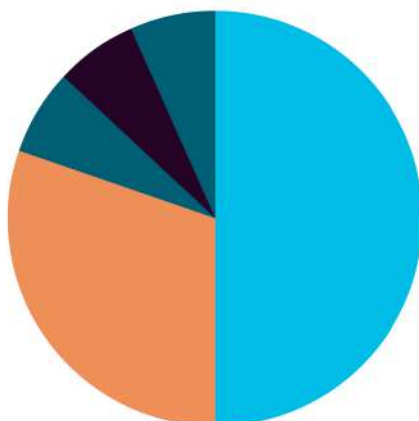

SECTORS

- IT
- CORE
- EDUCATIONAL
- CONSULTING
- MARKETING