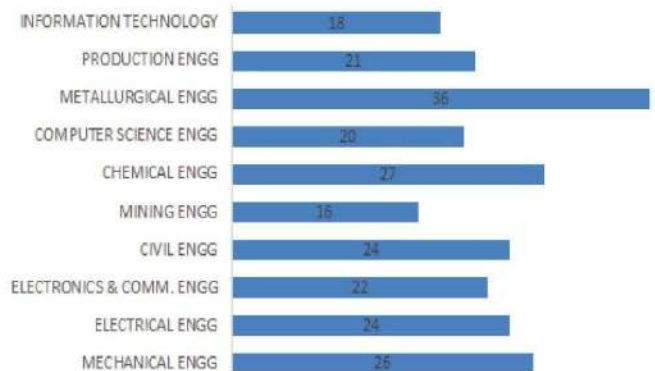

BATCH 2013-17

The placement of 2013-17 batch students has been fantabulously exceptional owing to the sheer devoted efforts from final year students, backed up by the untiring support from the TPO, Prof. (Dr.) Ghanshyam.

•A plethora of job offers from 20+ companies were offered.

* As many as 2 students were placed in some of the most sought after companies like TATA STEEL, VEDANTA Resources, L & T, IBM, JSL etc. among many others.

* Highest CTC of 10.25 LPA was offered by TATA STEEL to 4 students.

* 64.5% eligible students were placed.

*Average CTC for the placement season 17-18 was 4.6 LPA.

It is a testament to the fact that BITians are indeed second to none.

BRANCHWISE