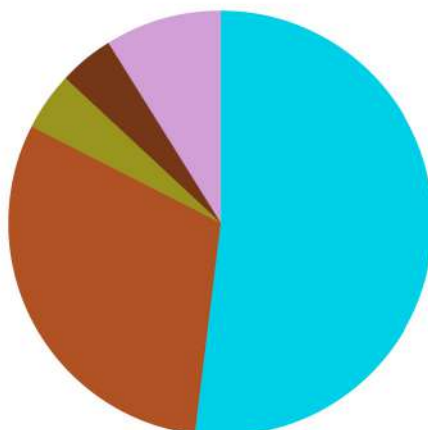

SECTORS

- CORE
- IT
- EDUCATIONAL
- CONSULTING
- MARKETING