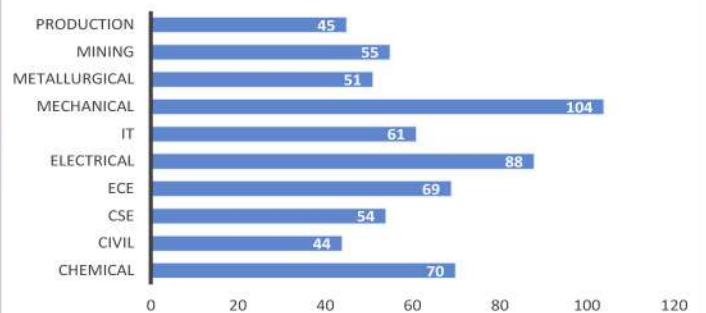

BRANCHWISE